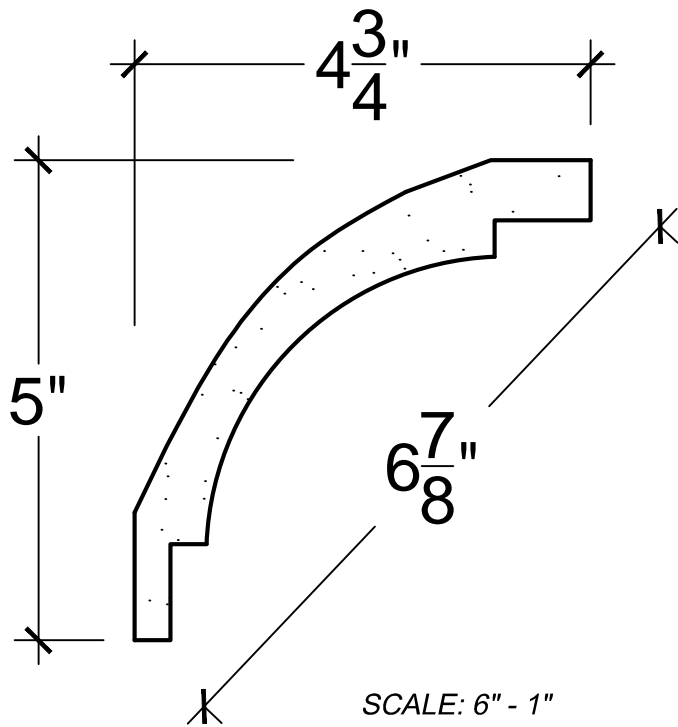

SCALE: 6" - 1"

SCALE: 6" - 1"

SCALE: 6" - 1"

67 Steuben Street  
 Brooklyn, NY 11205  
 P 718.534.7000  
 F 718.534.7040  
 www.decocraftusa.com

Design Copyright © Deco Craft USA Inc.2010.All rights reserved

NAME:

**COVE**

ITEM#

**DC505-175**

MATERIAL:

**PLASTER**

HEIGHT:

5"

PROJECTION:

4. 3/4"

FACE:

6. 7/8"

REPEAT:

N/A

LENGTH:

96"