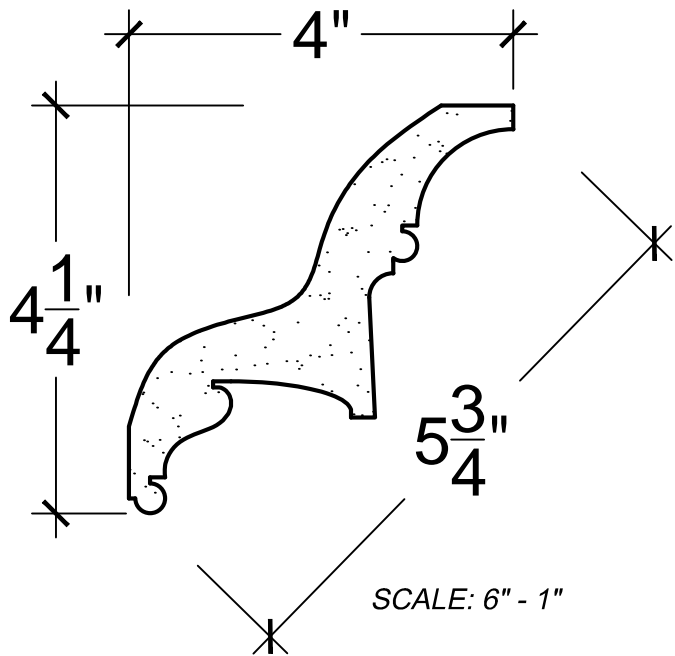

SCALE: 6" - 1"

SCALE: 6" - 1"

SCALE: 6" - 1"

67 Steuben Street
 Brooklyn, NY 11205
 P 718.534.7000
 F 718.534.7040
 www.decocraftusa.com

Design Copyright © Deco Craft USA Inc.2010.All rights reserved

NAME:

CROWN

ITEM#

DC504-402

MATERIAL:

PLASTER

HEIGHT:

4. 1/4"

PROJECTION:

4"

FACE:

5. 3/4"

REPEAT:

N/A

LENGTH:

96"