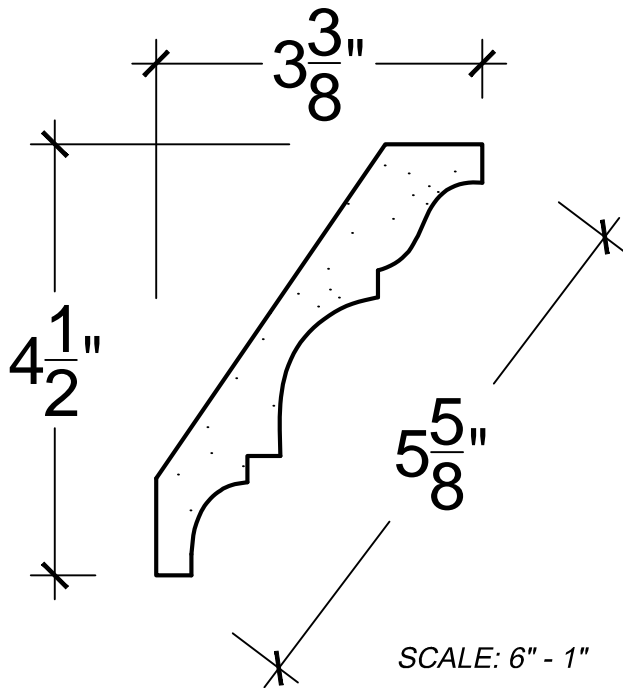

SCALE: 6" - 1"

SCALE: 6" - 1"

SCALE: 6" - 1"

67 Steuben Street
Brooklyn, NY 11205
P 718.534.7000
F 718.534.7040
www.decocraftusa.com

Design Copyright © Deco Craft USA Inc.2010.All rights reserved

NAME:

CROWN

ITEM#

DC504-218B

MATERIAL:

PLASTER

HEIGHT:

4. 1/2"

PROJECTION:

3. 3/8"

FACE:

5. 5/8"

REPEAT:

N/A

LENGTH:

96"