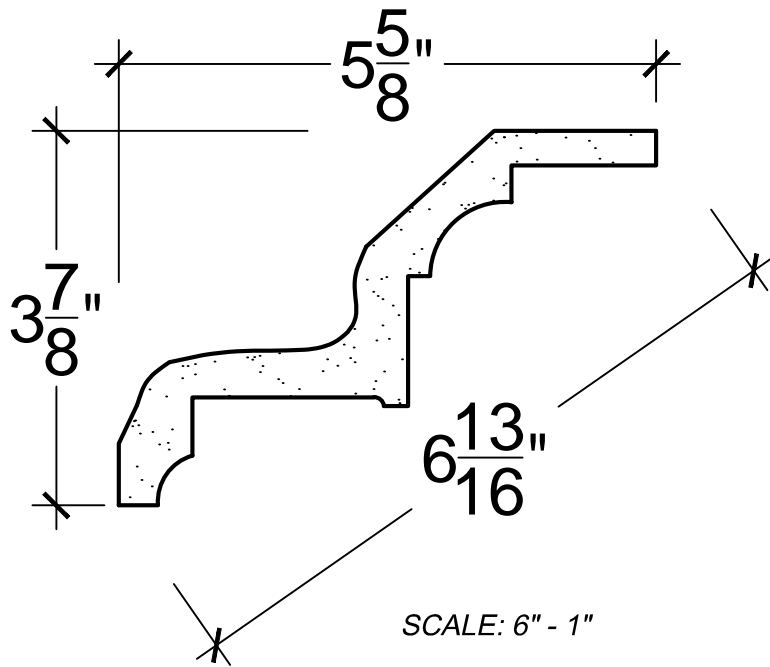

SCALE: 6" - 1"

SCALE: 6" - 1"

SCALE: 6" - 1"

67 Steuben Street
 Brooklyn, NY 11205
 P 718.534.7000
 F 718.534.7040
 www.decocraftusa.com

Design Copyright © Deco Craft USA Inc.2010.All rights reserved

NAME:	CROWN	HEIGHT:	3. 7/8"
ITEM#	DC503-410	PROJECTION:	5. 5/8"
MATERIAL:	PLASTER	FACE:	6. 13/16"
		REPEAT:	N/A
		LENGTH:	96"