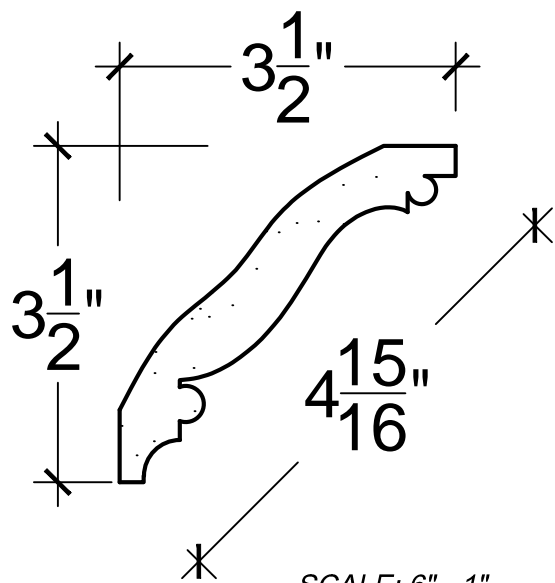

SCALE: 6" - 1"

SCALE: 6" - 1"

SCALE: 6" - 1"

67 Steuben Street
Brooklyn, NY 11205
P 718.534.7000
F 718.534.7040
www.decocraftusa.com

Design Copyright © Deco Craft USA Inc.2010.All rights reserved

NAME:

CROWN

ITEM#

DC503-403

MATERIAL:

PLASTER

HEIGHT:

3. 1/2"

PROJECTION:

3. 1/2"

FACE:

4. 15/16"

REPEAT:

N/A

LENGTH:

96"