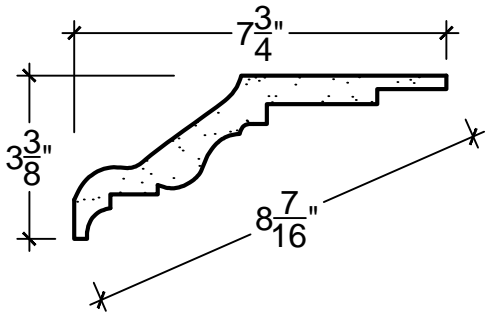

SCALE: 3" - 1"

SCALE: 3" - 1"

SCALE: 3" - 1"

67 Steuben Street
 Brooklyn, NY 11205
 P 718.534.7000
 F 718.534.7040
 www.decocraftusa.com

Design Copyright © Deco Craft USA Inc.2010.All rights reserved

NAME:	CROWN	HEIGHT:	3. 3/8"
ITEM#	DC503-396	PROJECTION:	7. 3/4"
MATERIAL:	PLASTER	FACE:	8. 7/16"
		REPEAT:	N/A
		LENGTH:	96"