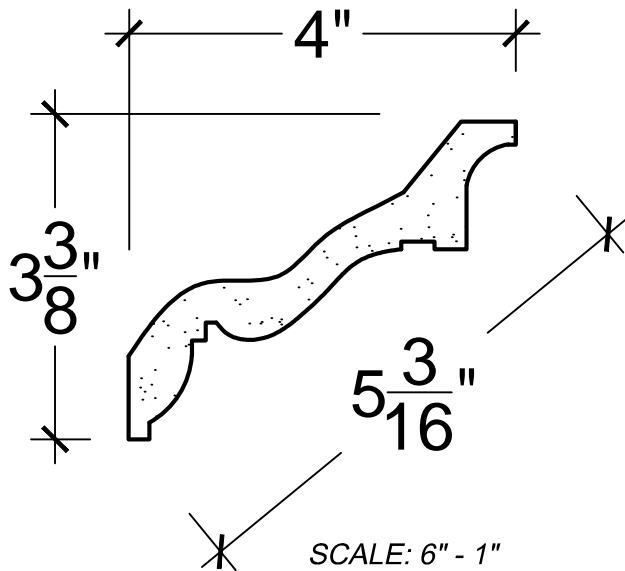

SCALE: 6" - 1"

SCALE: 6" - 1"

SCALE: 6" - 1"

67 Steuben Street  
 Brooklyn, NY 11205  
 P 718.534.7000  
 F 718.534.7040  
 www.decocraftusa.com

Design Copyright © Deco Craft USA Inc.2010.All rights reserved

NAME:	CROWN	HEIGHT:	3. 3/8"
ITEM#	DC503-394	PROJECTION:	4"
MATERIAL:	PLASTER	FACE:	5. 3/16"
		REPEAT:	N/A
		LENGTH:	96"