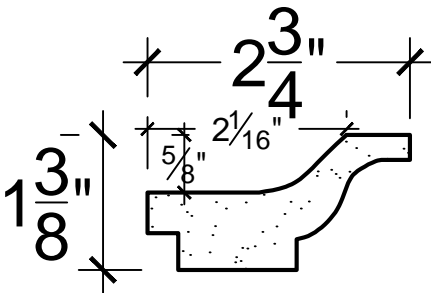

SCALE: 6" - 1"

SCALE: 6" - 1"

SCALE: 6" - 1"

67 Steuben Street
 Brooklyn, NY 11205
 P 718.534.7000
 F 718.534.7040
 www.decocraftusa.com

Design Copyright © Deco Craft USA Inc.2010.All rights reserved

NAME:	COVE LIGHTING	HEIGHT:	1. 3/8"
ITEM#	DC501-397	PROJECTION:	2. 3/4"
MATERIAL:	PLASTER	FACE:	N/A
		REPEAT:	N/A
		LENGTH:	96"