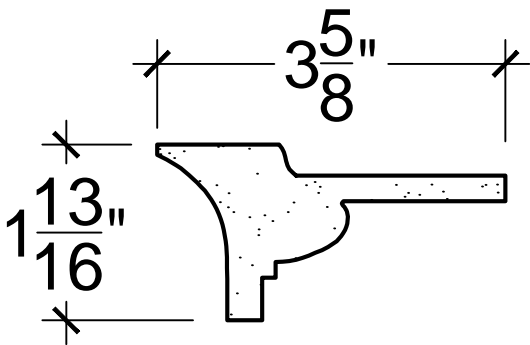

SCALE: 6" - 1"

SCALE: 6" - 1"

SCALE: 6" - 1"

67 Steuben Street
Brooklyn, NY 11205
P 718.534.7000
F 718.534.7040
www.decocraftusa.com

Design Copyright © Deco Craft USA Inc.2010.All rights reserved

NAME:

CROWN

ITEM#

DC501-395

MATERIAL:

PLASTER

HEIGHT:

1. 13/16"

PROJECTION:

3. 5/8"

FACE:

N/A

REPEAT:

N/A

LENGTH:

96"