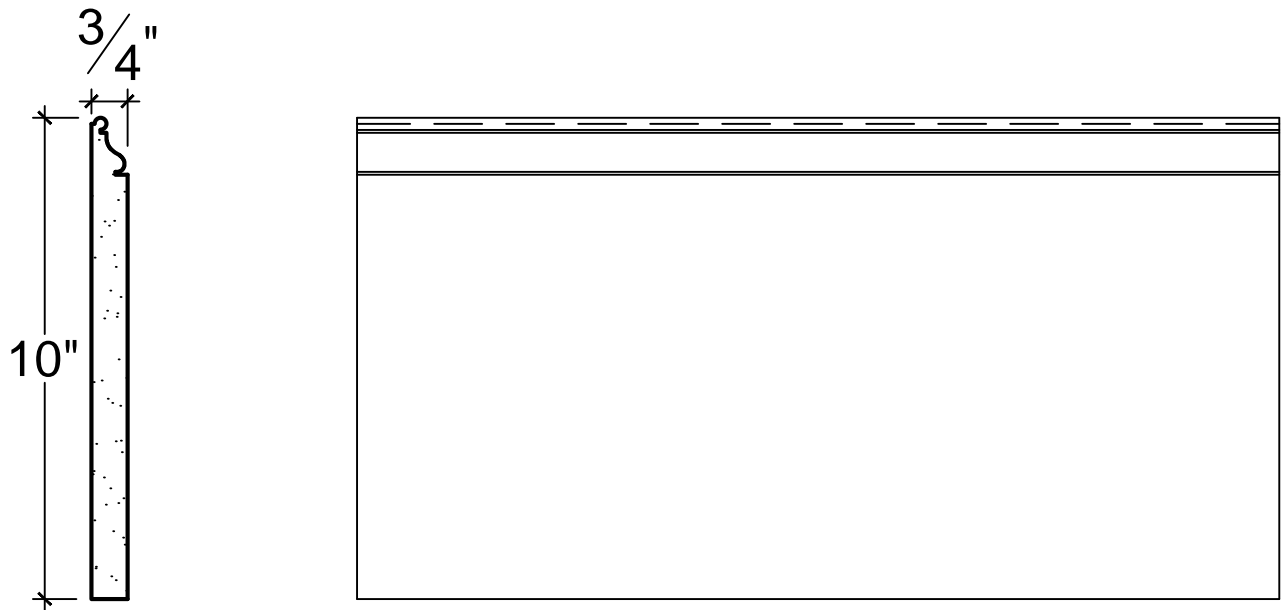

SCALE: 3" - 1"

SCALE: 3" - 1"

SCALE: 3" - 1"

67 Steuben Street
 Brooklyn, NY 11205
 P 718.534.7000
 F 718.534.7040
 www.decocraftusa.com

Design Copyright © Deco Craft USA Inc.2010.All rights reserved

NAME:	PANEL	HEIGHT:	10"
ITEM#	DC410-413	PROJECTION:	3/4"
MATERIAL:	PLASTER	FACE:	N/A
		REPEAT:	N/A
		LENGTH:	96"