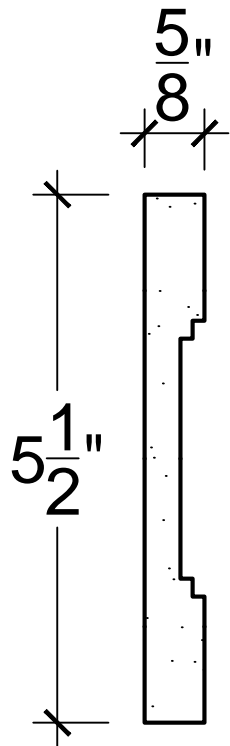

SCALE: 6" - 1"

SCALE: 6" - 1"

SCALE: 6" - 1"

67 Steuben Street  
Brooklyn, NY 11205  
P 718.534.7000  
F 718.534.7040  
www.decocraftusa.com

Design Copyright © Deco Craft USA Inc.2010.All rights reserved

NAME:

**PANEL**

ITEM#

**DC405-138**

MATERIAL:

**PLASTER**

HEIGHT:

5. 1/2"

PROJECTION:

5/8"

FACE:

N/A

REPEAT:

N/A

LENGTH:

96"