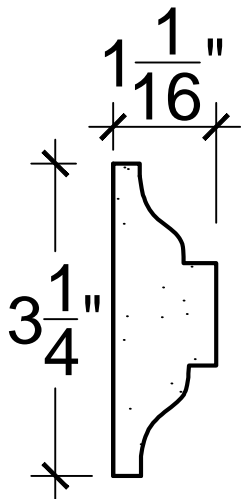

SCALE: 6" - 1"

SCALE: 6" - 1"

SCALE: 6" - 1"

67 Steuben Street
Brooklyn, NY 11205
P 718.534.7000
F 718.534.7040
www.decocraftusa.com

Design Copyright © Deco Craft USA Inc.2010.All rights reserved

NAME:

PANEL

ITEM#

DC403-257

MATERIAL:

PLASTER

HEIGHT:

3. 1/4"

PROJECTION:

1. 1/16"

FACE:

N/A

REPEAT:

N/A

LENGTH:

96"