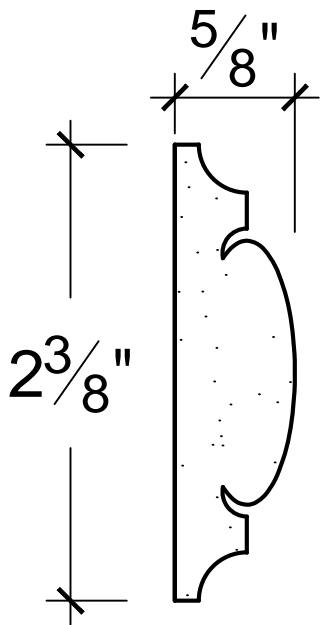

SCALE: 1:1

SCALE: 1:1

SCALE: 1:1

67 Steuben Street  
 Brooklyn, NY 11205  
 P 718.534.7000  
 F 718.534.7040  
 www.decocraftusa.com

Design Copyright © Deco Craft USA Inc.2010.All rights reserved

NAME:	PANEL	HEIGHT:	2. 3/8"
ITEM#	DC402-407	PROJECTION:	5/8"
MATERIAL:	PLASTER	FACE:	N/A
		REPEAT:	N/A
		LENGTH:	96"