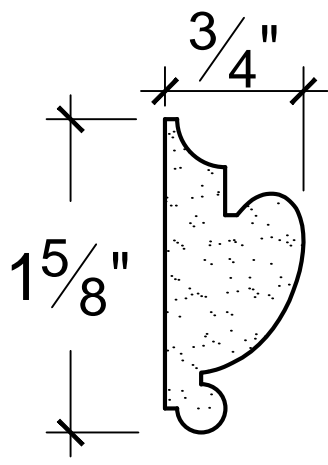

SCALE: 1:1

SCALE: 1:1

SCALE: 1:1

67 Steuben Street  
 Brooklyn, NY 11205  
 P 718.534.7000  
 F 718.534.7040  
 www.decocraftusa.com

Design Copyright © Deco Craft USA Inc.2010.All rights reserved

NAME:	PANEL	HEIGHT:	1. 5/8"
ITEM#	DC401-406	PROJECTION:	3/4"
MATERIAL:	PLASTER	FACE:	N/A
		REPEAT:	N/A
		LENGTH:	96"