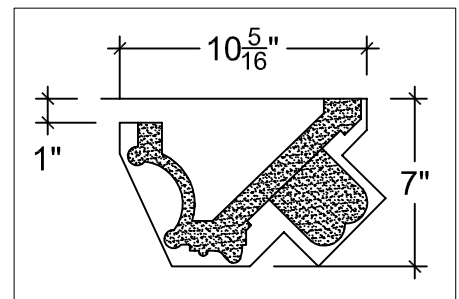

**ELEVATION**

SCALE: 3/4" = 1'

**THESE ITEMS CAN BE MODIFIED:**

1. ITEM# DC401-109A PANEL
2. ITEM# DC812-08 ORNAMENT
3. ITEM# DC816-02 (DIM: 9"H X 10-5/8"W)
4. ITEM# DC804-08 CORBEL
5. HT. OF PLINTH CAN BE MADE SHORTER
6. HT. OF FIRE PLACE CAN BE MADE SHORTER
7. ITEM# DC804-09 CORBEL (HT. NOT ADJUSTABLE)

**SECTION**

A

SCALE: 1-1/2" = 1'

67 Steuben Street  
Brooklyn, NY 11205  
P 718.534.7000  
F 718.534.7040  
www.decocraftusa.com

Design Copyright © Deco Craft USA Inc.2010.All rights reserved

NAME:

**FIRE MANTEL**

ITEM#

**DC105-101**

MATERIAL:

**PLASTER**

HEIGHT:

61-1/16"

PROJECTION:

8-3/8"

FACE:

N/A

REPEAT:

N/A

LENGTH:

N/A

WIDTH:

76-3/16"