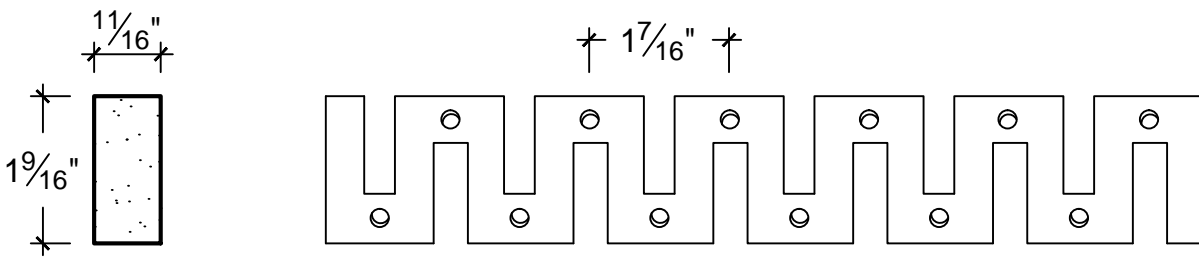

SCALE: 6" - 1"

SCALE: 6" - 1"

SCALE: 6" - 1"

67 Steuben Street  
 Brooklyn, NY 11205  
 P 718.534.7000  
 F 718.534.7040  
[www.decocraftusa.com](http://www.decocraftusa.com)

Design Copyright © Deco Craft USA Inc.2010.All rights reserved

NAME:	GREEK KEY	HEIGHT:	1. 9/16"
ITEM#	DC821-03A	PROJECTION:	11/16"
MATERIAL:	PLASTER	FACE:	N/A
		REPEAT:	1. 7/16"
		LENGTH:	12"
		N/A	N/A