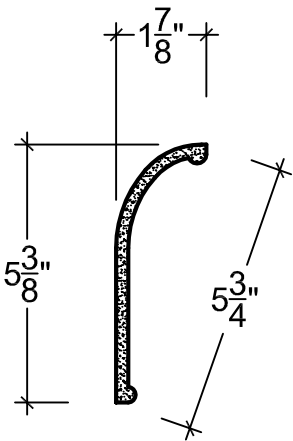

SCALE: 3" = 1'

SCALE: 3" = 1'

SCALE: 3" = 1'

67 Steuben Street
 Brooklyn, NY 11205
 P 718.534.7000
 F 718.534.7040
 www.decocraftusa.com

Design Copyright © Deco Craft USA Inc. 2010. All rights reserved

NAME:

LATTICE

ITEM#

DC813-03A

MATERIAL:

PLASTER

HEIGHT:

5-3/8"

PROJECTION:

1-7/8"

FACE:

5-3/4"

REPEAT:

6"

LENGTH:

18"