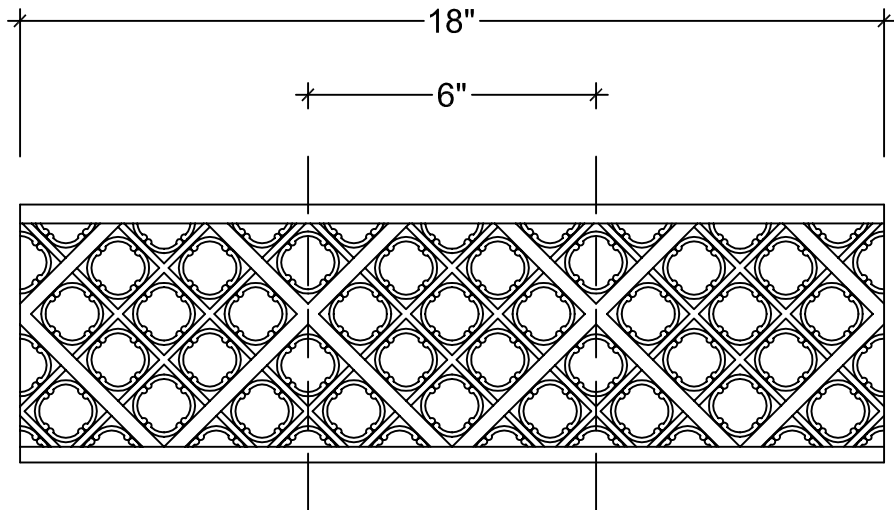

SCALE: 3" = 1'

SCALE: 3" = 1'

SCALE: 3" = 1'

67 Steuben Street
 Brooklyn, NY 11205
 P 718.534.7000
 F 718.534.7040
 www.decocraftusa.com

Design Copyright © Deco Craft USA Inc. 2010. All rights reserved

NAME:

LATTICE

ITEM#

DC813-03A

MATERIAL:

PLASTER

HEIGHT:

5-3/8"

PROJECTION:

1-7/8"

FACE:

5-3/4"

REPEAT:

6"

LENGTH:

18"