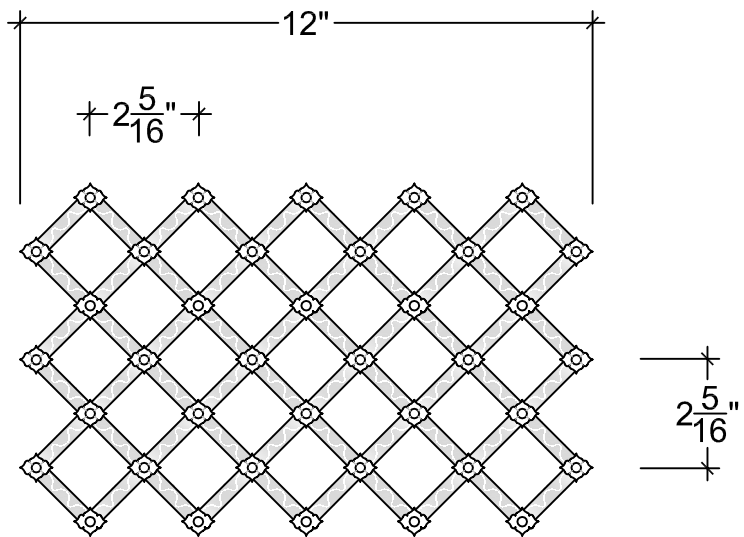

SCALE: 6" = 1'

SCALE: 3" = 1'

SCALE: 3" = 1'

67 Steuben Street
 Brooklyn, NY 11205
 P 718.534.7000
 F 718.534.7040
 www.decocraftusa.com

Design Copyright © Deco Craft USA Inc. 2010. All rights reserved

NAME:

LATTICE

ITEM#

DC813-01

MATERIAL:

PLASTER

HEIGHT:

4-7/8"

PROJECTION:

4-7/8"

FACE:

6-7/8"

REPEAT:

2-5/16"

LENGTH:

12"