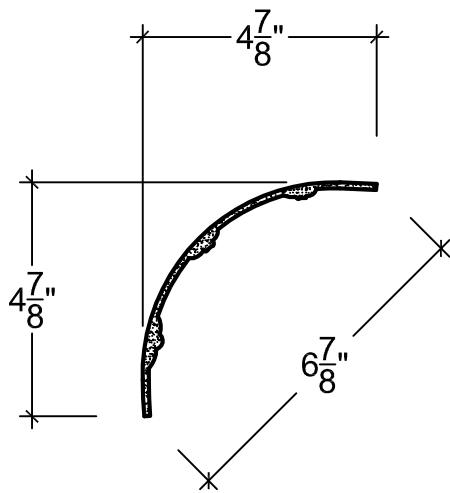

SCALE: 6" = 1'

SCALE: 3" = 1'

SCALE: 3" = 1'

67 Steuben Street
 Brooklyn, NY 11205
 P 718.534.7000
 F 718.534.7040
 www.decocraftusa.com

Design Copyright © Deco Craft USA Inc. 2010. All rights reserved

NAME:

LATTICE

ITEM#

DC813-01

MATERIAL:

PLASTER

HEIGHT:

4-7/8"

PROJECTION:

4-7/8"

FACE:

6-7/8"

REPEAT:

2-5/16"

LENGTH:

12"