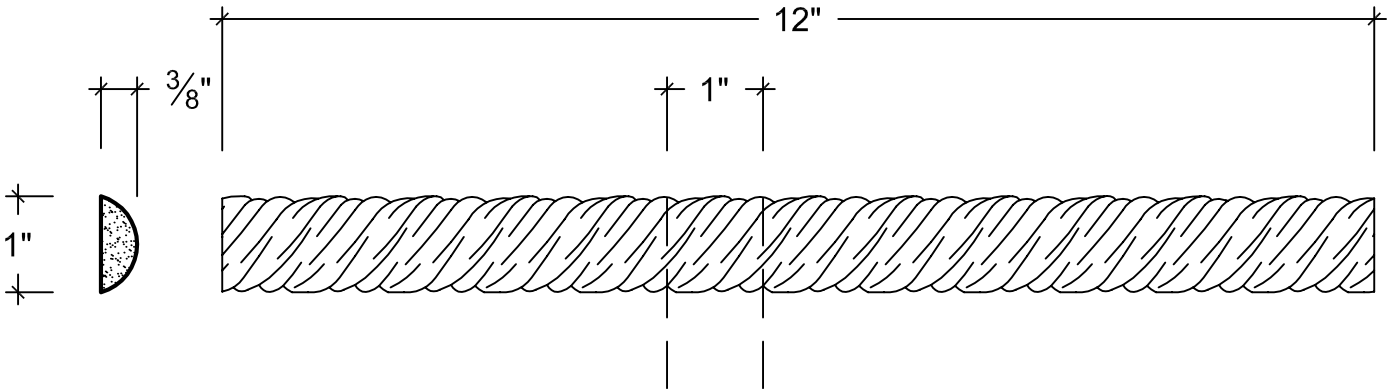

SCALE: 6" = 1'

SCALE: 6" = 1' SCALE: 6" = 1'

67 Steuben Street
 Brooklyn, NY 11205
 P 718.534.7000
 F 718.534.7040
 www.decocraftusa.com

Design Copyright © Deco Craft USA Inc.2010.All rights reserved

NAME:	ROPE 01	HEIGHT:	1"
ITEM#	DC811-01	PROJECTION:	3/8"
MATERIAL:	PLASTER	FACE:	N/A
		REPEAT:	1"
		LENGTH:	12"