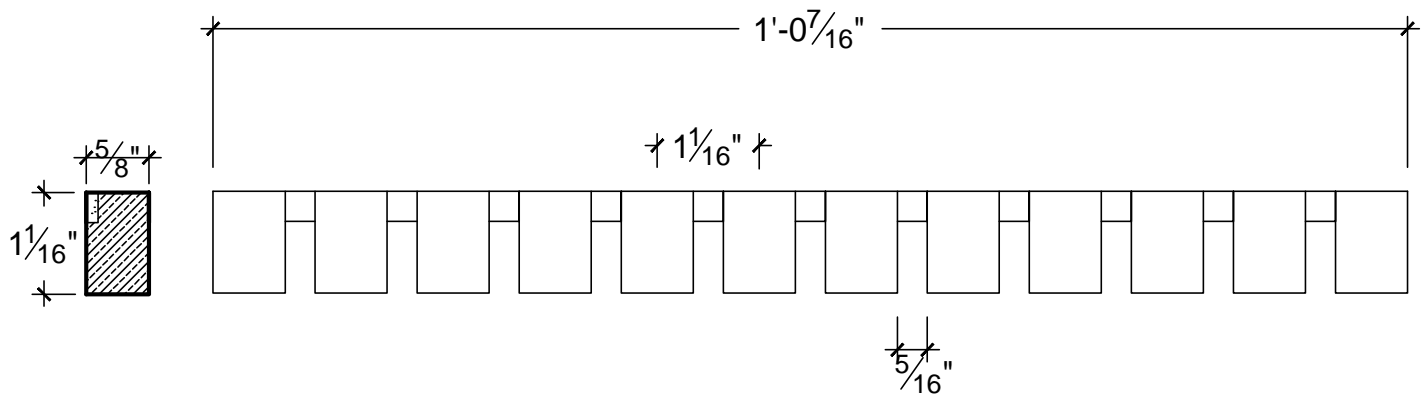

SCALE: 6" = 1'-0"

SCALE: 6" = 1'-0"

SCALE: 6" = 1'-0"

67 Steuben Street  
Brooklyn, NY 11205  
P 718.534.7000  
F 718.534.7040  
www.decocraftusa.com

Design Copyright © Deco Craft USA Inc.2010.All rights reserved

NAME:

**DENTAL**

ITEM#

**DC810-13A**

MATERIAL:

**PLASTER**

HEIGHT:

1. 1/16"

PROJECTION:

5/8"

FACE:

N/A

REPEAT:

1. 1/16"

LENGTH:

12. 7/16"