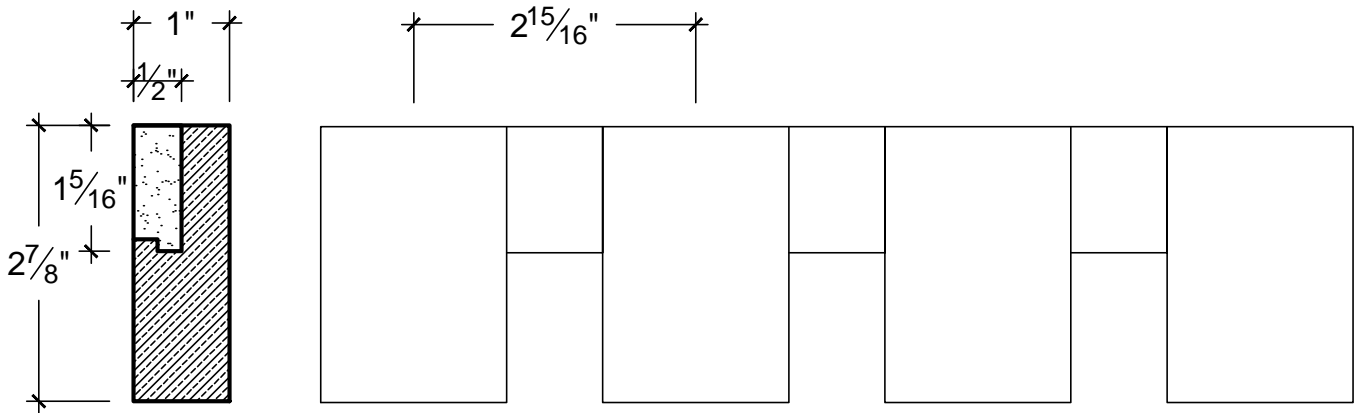

SCALE: 6" = 1'-0"

SCALE: 6" = 1'-0"

SCALE: 6" = 1'-0"

67 Steuben Street
 Brooklyn, NY 11205
 P 718.534.7000
 F 718.534.7040
 www.decocraftusa.com

Design Copyright © Deco Craft USA Inc.2010.All rights reserved

NAME:

DENTAL

ITEM#

DC810-11A

MATERIAL:

PLASTER

HEIGHT:

2. 7/8"

PROJECTION:

1"

FACE:

N/A

REPEAT:

2. 15/16"

LENGTH:

26. 1/4"