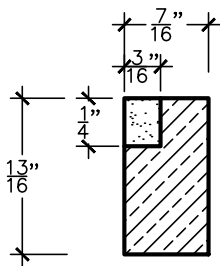

SCALE: 1:1

SCALE: 1:1

SCALE: 1:1

67 Steuben Street
 Brooklyn, NY 11205
 P 718.534.7000
 F 718.534.7040
 www.decocraftusa.com

Design Copyright © Deco Craft USA Inc.2010.All rights reserved

NAME:

DENTAL

ITEM#

DC810-07A

MATERIAL:

PLASTER

HEIGHT:

13/16"

PROJECTION:

7/16"

FACE:

N/A

REPEAT:

1. 1/16"

LENGTH:

10. 1/2"