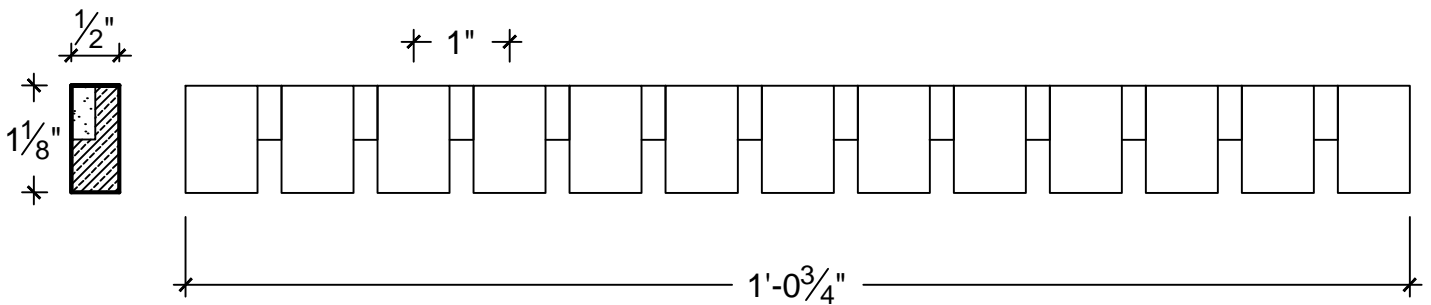

SCALE: 6" = 1'

SCALE: 6" = 1'

SCALE: 6" = 1'

67 Steuben Street  
 Brooklyn, NY 11205  
 P 718.534.7000  
 F 718.534.7040  
 www.decocraftusa.com

Design Copyright © Deco Craft USA Inc.2010.All rights reserved

NAME:	DENTAL	HEIGHT:	1. 1/8"
ITEM#	DC810-05A	PROJECTION:	1/2"
MATERIAL:	PLASTER	FACE:	N/A
		REPEAT:	1"
		LENGTH:	12. 3/4"