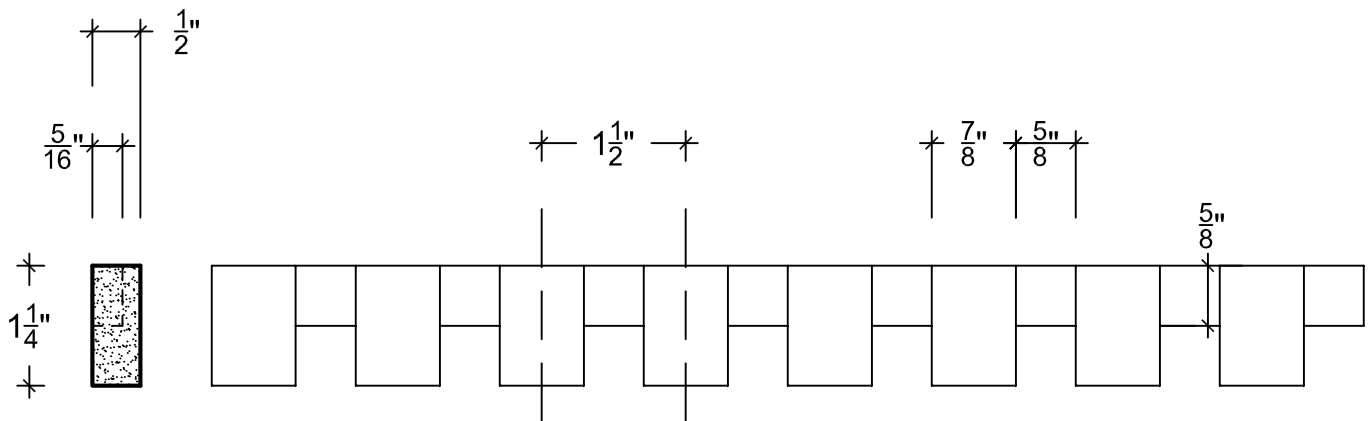

SCALE: 6" = 1'

SCALE: 6" = 1'

SCALE: 6" = 1'

67 Steuben Street
 Brooklyn, NY 11205
 P 718.534.7000
 F 718.534.7040
 www.decocraftusa.com

Design Copyright © Deco Craft USA Inc. 2010. All rights reserved

NAME:	DENTAL	HEIGHT:	1-1/4"
ITEM#	DC810-01	PROJECTION:	1/2"
MATERIAL:	PLASTER	FACE:	N/A
		REPEAT:	1-1/2"
		LENGTH:	12"