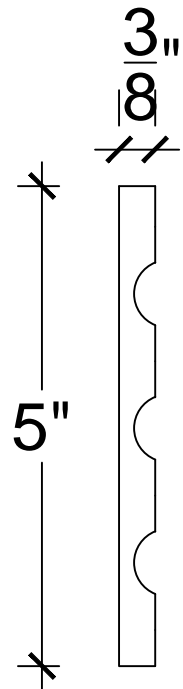

SCALE: 6" = 1'

SCALE: 6" = 1'

SCALE: 6" = 1'

67 Steuben Street
 Brooklyn, NY 11205
 P 718.534.7000
 F 718.534.7040
 www.decocraftusa.com

Design Copyright © Deco Craft USA Inc.2010.All rights reserved

NAME:	ORNAMENT	HEIGHT:	5"
ITEM#	DC809-15A	PROJECTION:	3/8"
MATERIAL:	PLASTER	FACE:	N/A
		REPEAT:	N/A
		LENGTH:	96"