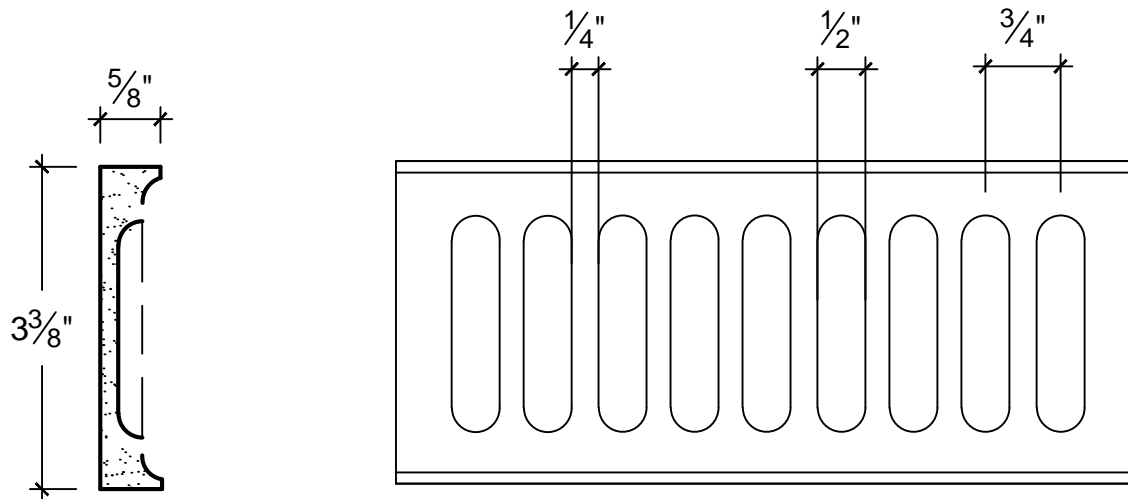

SCALE: 6" = 1'

SCALE: 6" = 1'

SCALE: 6" = 1'

67 Steuben Street
 Brooklyn, NY 11205
 P 718.534.7000
 F 718.534.7040
 www.decocraftusa.com

Design Copyright © Deco Craft USA Inc. 2010. All rights reserved

NAME:

FLUTE

ITEM#

DC809-14A

MATERIAL:

PLASTER

HEIGHT:

3. 3/8"

PROJECTION:

5/8"

FACE:

N/A

REPEAT:

3/4"

LENGTH:

12"