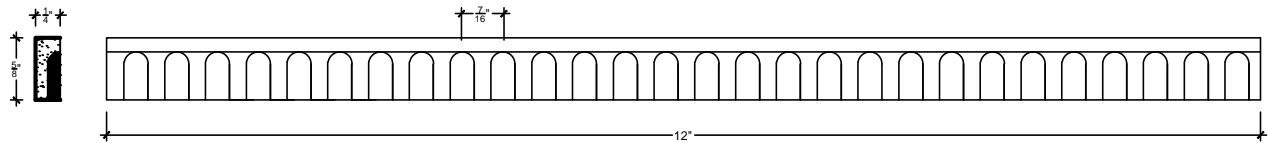

SCALE: 6" = 1'

SCALE: 6" = 1'

67 Steuben Street
 Brooklyn, NY 11205
 P 718.534.7000
 F 718.534.7040
 www.decocraftusa.com

Design Copyright © Deco Craft USA Inc.2010.All rights reserved

NAME:	FLUTES	HEIGHT:	5/8"
ITEM#	DC809-13A	PROJECTION:	1/4"
MATERIAL:	PLASTER	FACE:	N/A
		REPEAT:	7/16"
		LENGTH:	12"