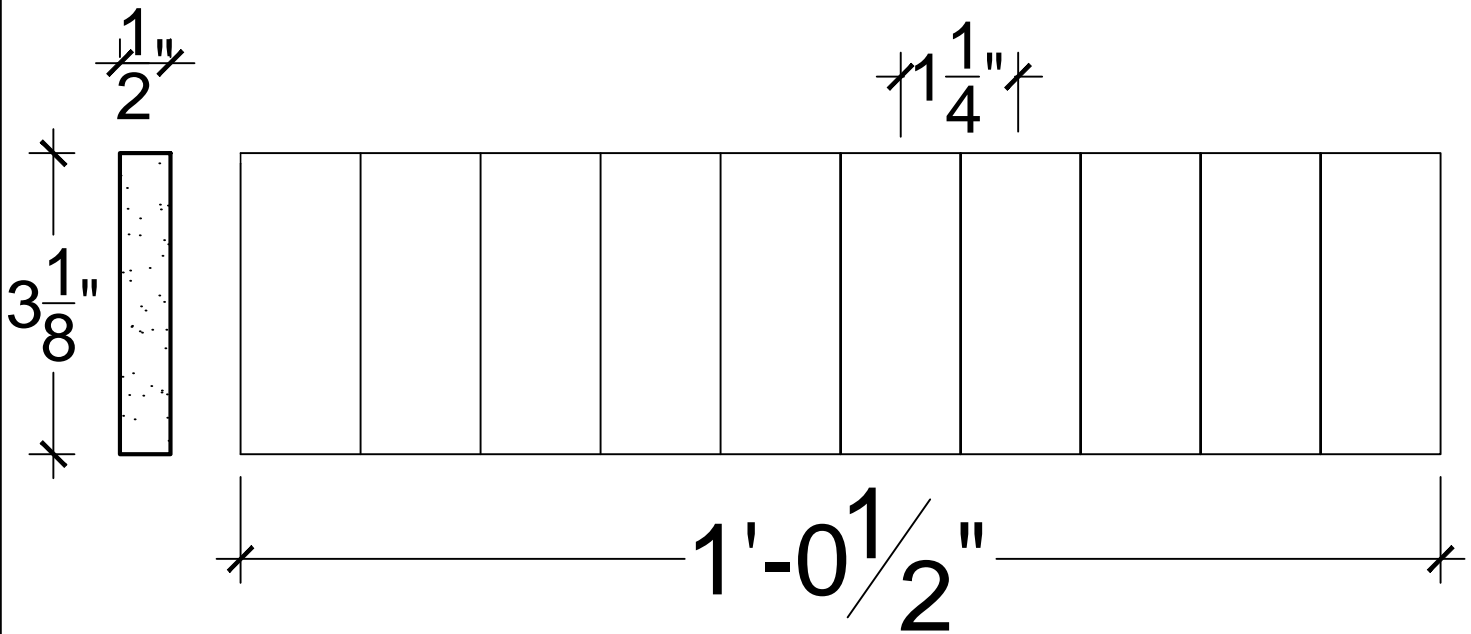

SCALE: 6" - 1"

SCALE: 6" - 1"

SCALE: 6" - 1"

67 Steuben Street
 Brooklyn, NY 11205
 P 718.534.7000
 F 718.534.7040
 www.decocraftusa.com

Design Copyright © Deco Craft USA Inc.2010.All rights reserved

NAME:	FLUTE	HEIGHT:	3. 1/8"
ITEM#	DC809-09D	PROJECTION:	1/2"
MATERIAL:	PLASTER	FACE:	N/A
		REPEAT:	1. 1/4"
		LENGTH:	12. 1/2"