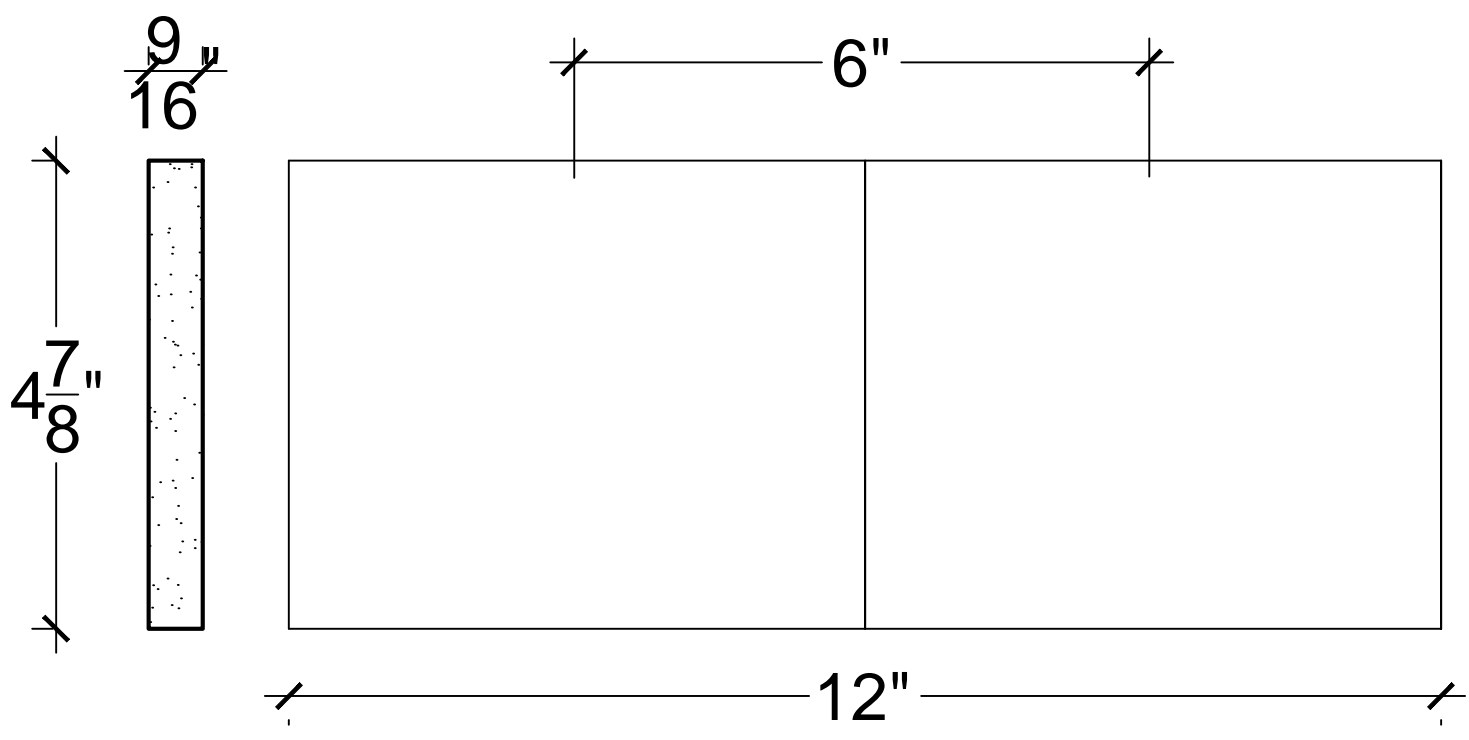

SCALE: 1:1

SCALE: 6" - 1"

SCALE: 6" - 1"

67 Steuben Street
 Brooklyn, NY 11205
 P 718.534.7000
 F 718.534.7040
 www.decocraftusa.com

Design Copyright © Deco Craft USA Inc.2010.All rights reserved

NAME:	FLUTE	HEIGHT:	4. 7/8"
ITEM#	DC809-09C	PROJECTION:	9/16"
MATERIAL:	PLASTER	FACE:	N/A
		REPEAT:	6"
		LENGTH:	12"