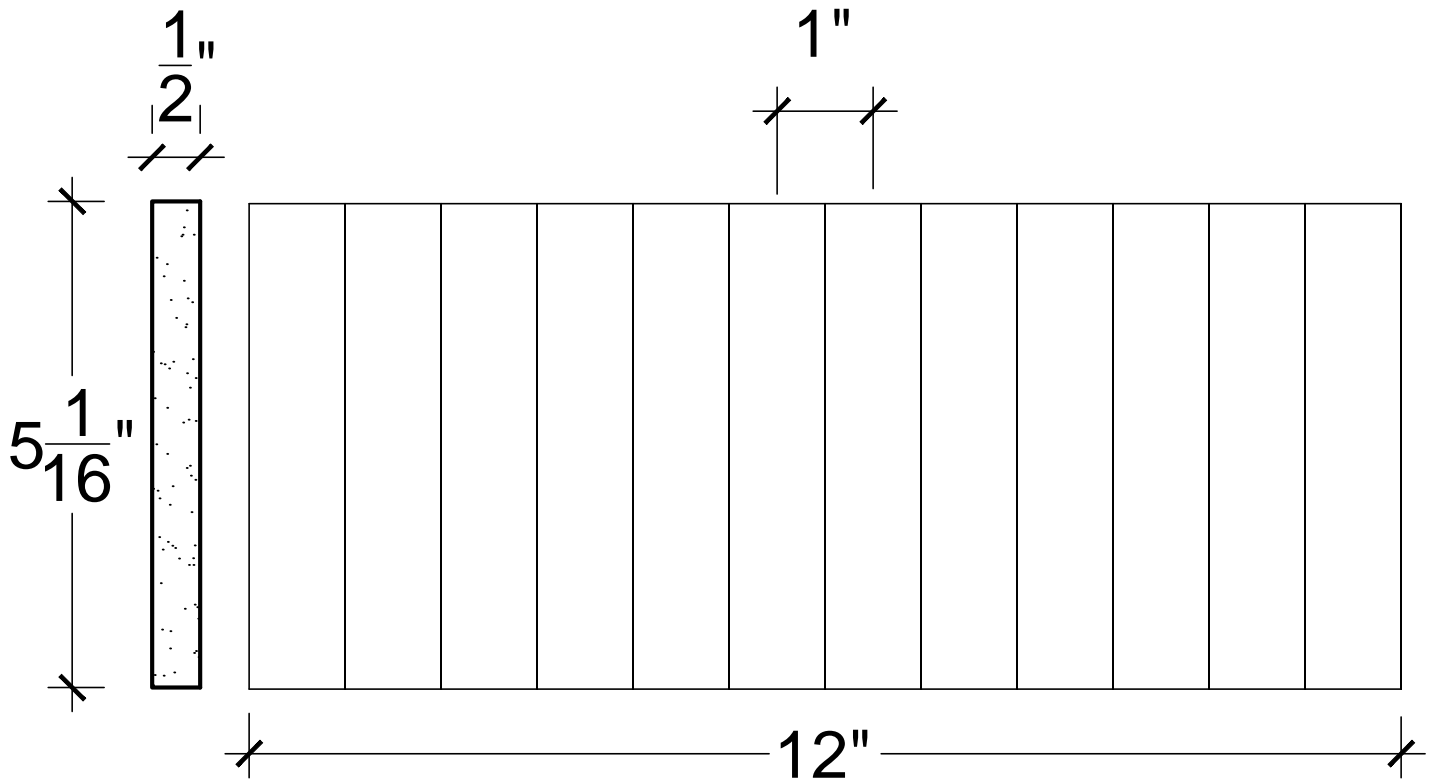

SCALE: 6" = 1'

SCALE: 6" = 1'

SCALE: 6" = 1'

67 Steuben Street  
 Brooklyn, NY 11205  
 P 718.534.7000  
 F 718.534.7040  
 www.decocraftusa.com

Design Copyright © Deco Craft USA Inc.2010.All rights reserved

NAME:	<b>FLUTES</b>	HEIGHT:	5. 1/16"
ITEM#	<b>DC809-09B</b>	PROJECTION:	1/2"
MATERIAL:	<b>PLASTER</b>	FACE:	N/A
		REPEAT:	1"
		LENGTH:	12"