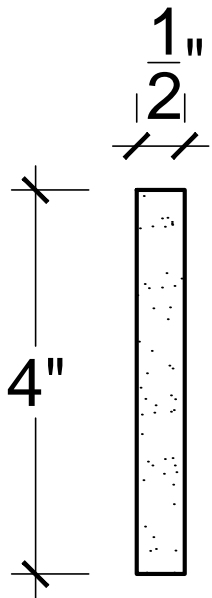

SCALE: 6" = 1'

SCALE: 6" = 1'

SCALE: 6" = 1'

67 Steuben Street
Brooklyn, NY 11205
P 718.534.7000
F 718.534.7040
www.decocraftusa.com

Design Copyright © Deco Craft USA Inc.2010.All rights reserved

NAME:

FLUTE

ITEM#

DC809-09A

MATERIAL:

PLASTER

HEIGHT:

4"

PROJECTION:

1/2"

FACE:

N/A

REPEAT:

2. 3/4"

LENGTH:

11"