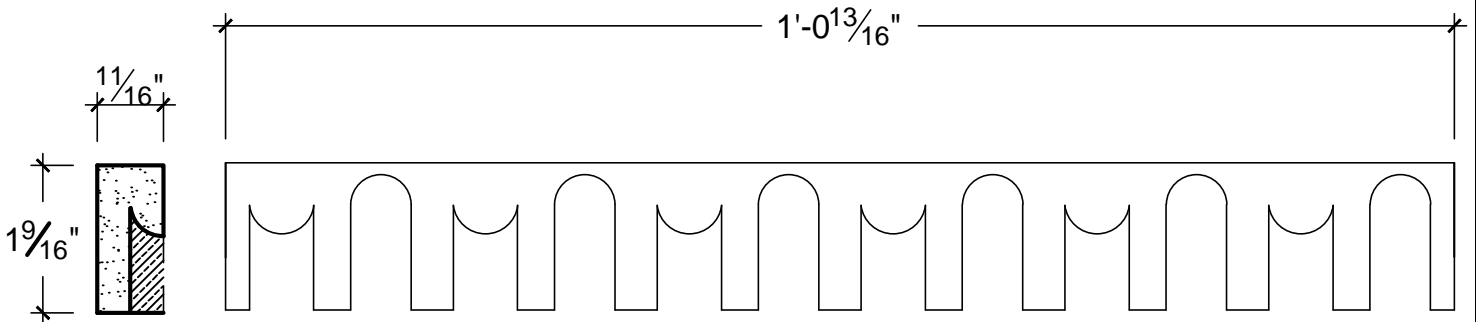

SCALE: 6" = 1'

SCALE: 6" = 1'

SCALE: 6" = 1'

67 Steuben Street
 Brooklyn, NY 11205
 P 718.534.7000
 F 718.534.7040
 www.decocraftusa.com

Design Copyright © Deco Craft USA Inc.2010.All rights reserved

NAME:

FLUTE 09

ITEM#

DC809-08A

MATERIAL:

PLASTER

HEIGHT:

1. 9/16"

PROJECTION:

1 1/16"

FACE:

N/A

REPEAT:

2. 1/8"

LENGTH:

12. 13/16"