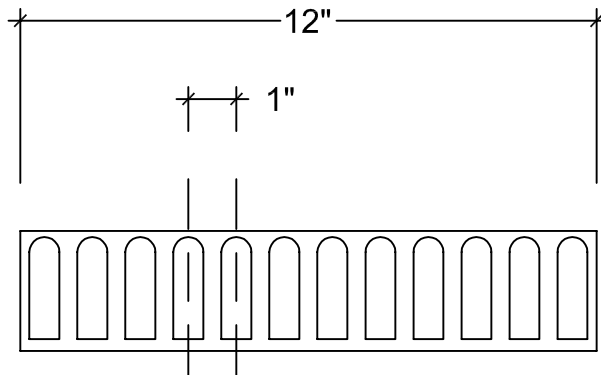

SCALE: 3" = 1'

SCALE: 3" = 1'

SCALE: 3" = 1'

67 Steuben Street  
 Brooklyn, NY 11205  
 P 718.534.7000  
 F 718.534.7040  
 www.decocraftusa.com

Design Copyright © Deco Craft USA Inc. 2010. All rights reserved

NAME:	FLUTE	HEIGHT:	2-1/2"
ITEM#	DC809-05B	PROJECTION:	3/8"
MATERIAL:	PLASTER	FACE:	N/A
		REPEAT:	1"
		LENGTH:	12