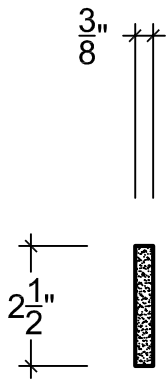

SCALE: 3" = 1'

SCALE: 3" = 1'

SCALE: 3" = 1'

67 Steuben Street  
 Brooklyn, NY 11205  
 P 718.534.7000  
 F 718.534.7040  
 www.decocraftusa.com

Design Copyright © Deco Craft USA Inc. 2010. All rights reserved

NAME:	FLUTE	HEIGHT:	2-1/2"
ITEM#	DC809-05B	PROJECTION:	3/8"
MATERIAL:	PLASTER	FACE:	N/A
		REPEAT:	1"
		LENGTH:	12