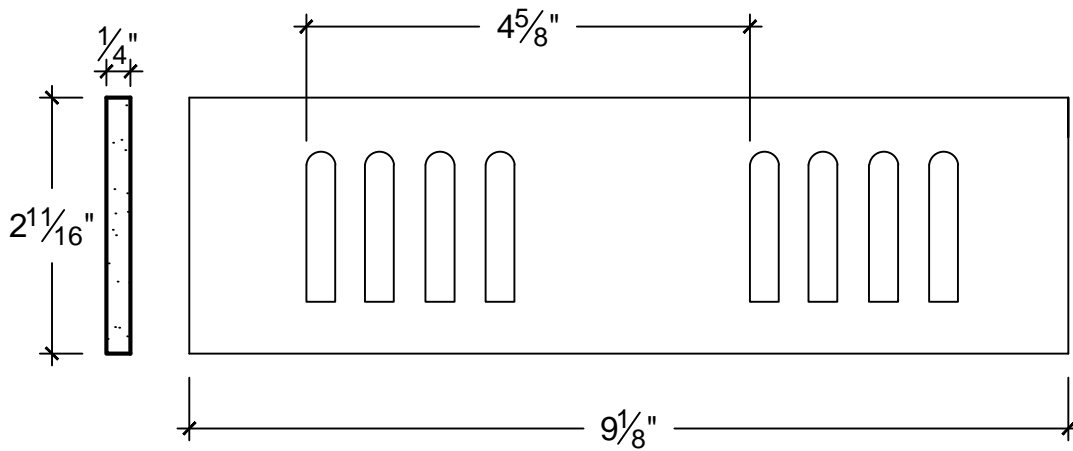

SCALE: 6" - 1"

SCALE: 6" - 1"

SCALE: 6" - 1"

67 Steuben Street  
 Brooklyn, NY 11205  
 P 718.534.7000  
 F 718.534.7040  
 www.decocraftusa.com

Design Copyright © Deco Craft USA Inc.2010.All rights reserved

NAME:

**FLUTE**

ITEM#

**DC809-02B**

MATERIAL:

**PLASTER**

HEIGHT:

2. 11/16"

PROJECTION:

1/4"

FACE:

N/A

REPEAT:

4. 5/8"

LENGTH:

9. 1/8"