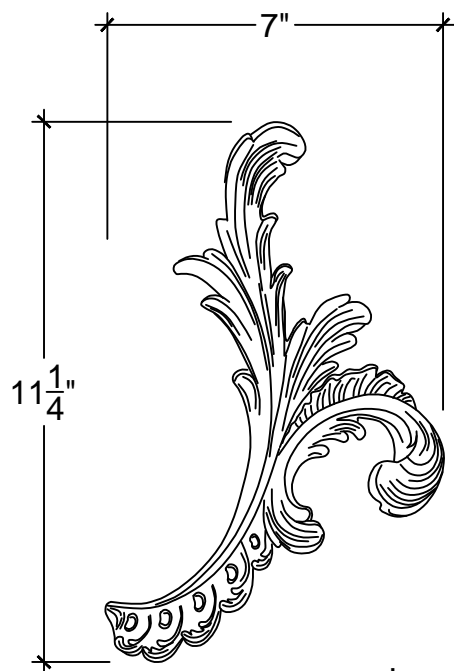

R

L

SCALE: 3" - 1"

67 Steuben Street
 Brooklyn, NY 11205
 P 718.534.7000
 F 718.534.7040
 www.decocraftusa.com

Design Copyright © Deco Craft USA Inc.2010.All rights reserved

NAME:

CORNER

ITEM#

DC808-20A

MATERIAL:

PLASTER

HEIGHT:

11. 1/4"

PROJECTION:

3/4"

FACE:

N/A

REPEAT:

N/A

LENGTH:

N/A

WIDTH
7"