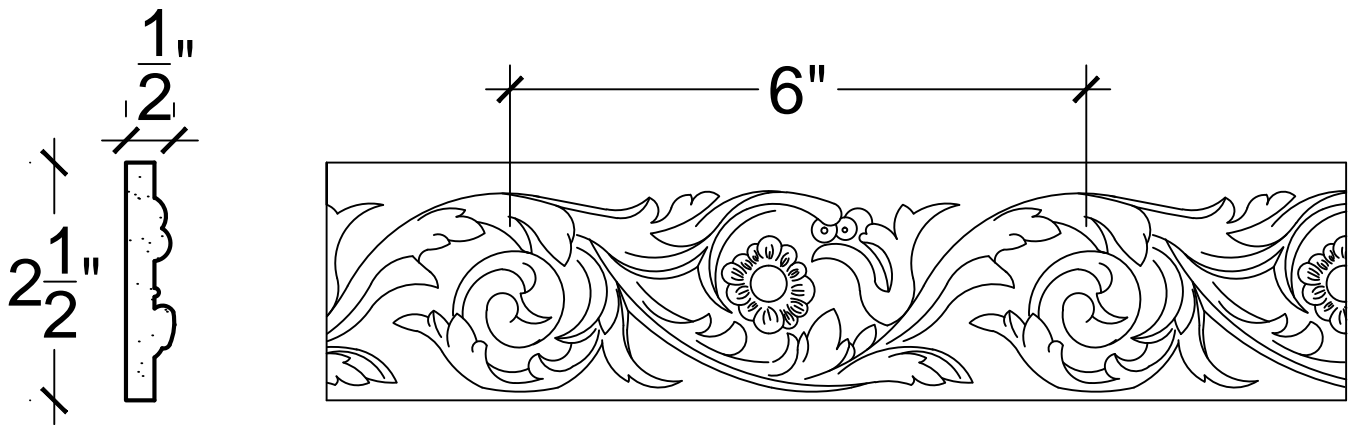

SCALE: 6" = 1'

SCALE: 6" = 1'

SCALE: 6" = 1'

67 Steuben Street
 Brooklyn, NY 11205
 P 718.534.7000
 F 718.534.7040
 www.decocraftusa.com

Design Copyright © Deco Craft USA Inc.2010.All rights reserved

| | | | |
|-----------|-----------|-------------|---------|
| NAME: | SCROLL | HEIGHT: | 2. 1/2" |
| ITEM# | DC808-06A | PROJECTION: | 1/2" |
| MATERIAL: | PLASTER | FACE: | N/A |
| | | REPEAT: | 6" |
| | | LENGTH: | 12" |