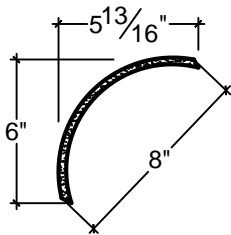

24 $\frac{3}{4}$ "

SCALE: 1 1/2" - 1"

SCALE: 1 1/2" - 1"

24 $\frac{3}{4}$ "

SCALE: 1 1/2" - 1"

67 Steuben Street
 Brooklyn, NY 11205
 P 718.534.7000
 F 718.534.7040
 www.decocraftusa.com

Design Copyright © Deco Craft USA Inc.2010.All rights reserved

NAME:

SCROLL

ITEM#

DC808-04A

MATERIAL:

PLASTER

HEIGHT:

6"

PROJECTION:

6. 13/16"

FACE:

8"

REPEAT:

24. 3/4"

LENGTH:

24. 3/4"