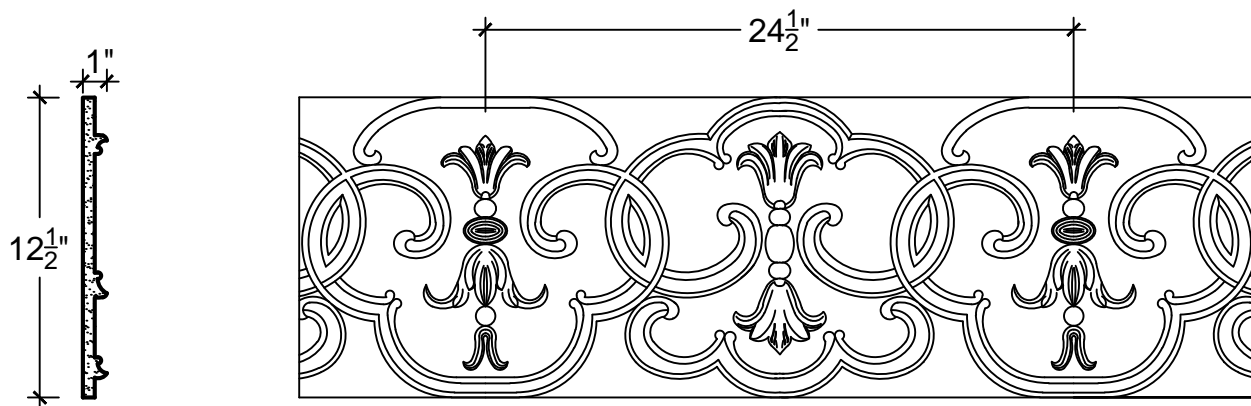

SCALE: 1 1/2" = 1'

SCALE: 1 1/2" = 1'

SCALE: 1 1/2" = 1'

67 Steuben Street  
 Brooklyn, NY 11205  
 P 718.534.7000  
 F 718.534.7040  
 www.decocraftusa.com

Design Copyright © Deco Craft USA Inc.2010.All rights reserved

NAME:

**SCROLL**

ITEM#

**DC808-03A**

MATERIAL:

**PLASTER**

HEIGHT:

12, 1/2"

PROJECTION:

1"

FACE:

N/A

REPEAT:

24, 1/2"

LENGTH:

24, 1/2"