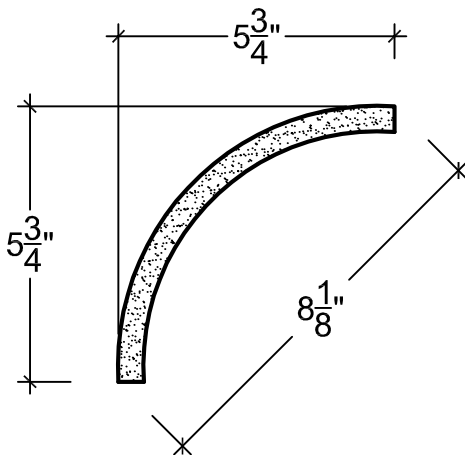

SCALE: 3" = 1'

SCALE: 3" = 1'

SCALE: 3" = 1'

67 Steuben Street  
 Brooklyn, NY 11205  
 P 718.534.7000  
 F 718.534.7040  
 www.decocraftusa.com

Design Copyright © Deco Craft USA Inc. 2010. All rights reserved

NAME:

**SCROLL 01**

ITEM#

**DC808-01**

MATERIAL:

**PLASTER**

HEIGHT:

**5-3/4"**

PROJECTION:

**5-3/4"**

FACE:

**8-1/8"**

REPEAT:

**17-5/8"**

LENGTH:

**17-5/8"**