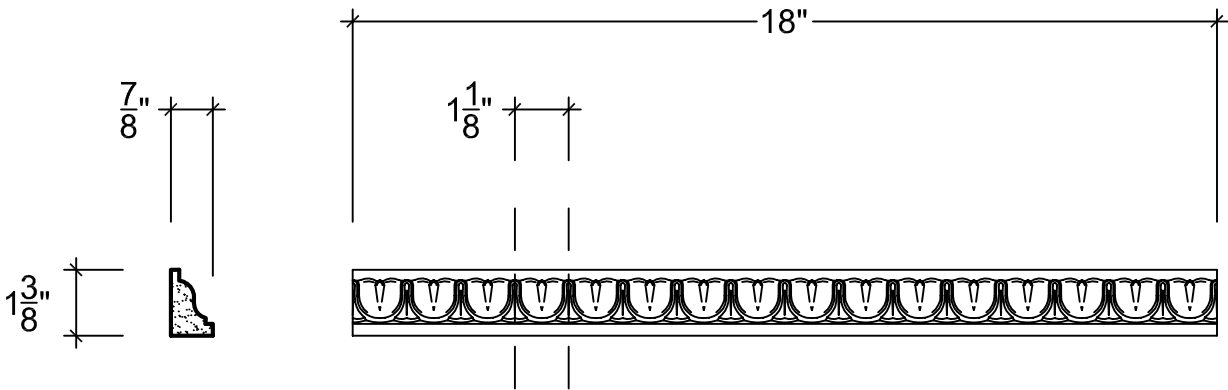

SCALE: 3" = 1'

SCALE: 3" = 1'

SCALE: 3" = 1'

67 Steuben Street  
 Brooklyn, NY 11205  
 P 718.534.7000  
 F 718.534.7040  
 www.decocraftusa.com

Design Copyright © Deco Craft USA Inc.2010.All rights reserved

NAME:

LAMB TONGUE 04

ITEM#

DC807-04

MATERIAL:

PLASTER

HEIGHT:

7/8"

PROJECTION:

1-3/8"

FACE:

N/A

REPEAT:

1-1/8"

LENGTH:

18"