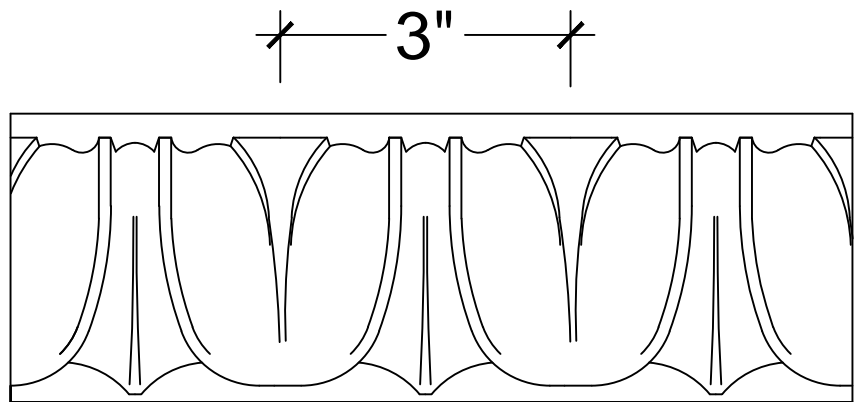

SCALE: 6" = 1'

SCALE: 6" = 1'

SCALE: 6" = 1'

67 Steuben Street
 Brooklyn, NY 11205
 P 718.534.7000
 F 718.534.7040
 www.decocraftusa.com

Design Copyright © Deco Craft USA Inc.2010.All rights reserved

NAME:

LAMB TONGUE

ITEM#

DC807-02A

MATERIAL:

PLASTER

HEIGHT:

3"

PROJECTION:

2. 1/4"

FACE:

N/A

REPEAT:

3"

LENGTH:

12"