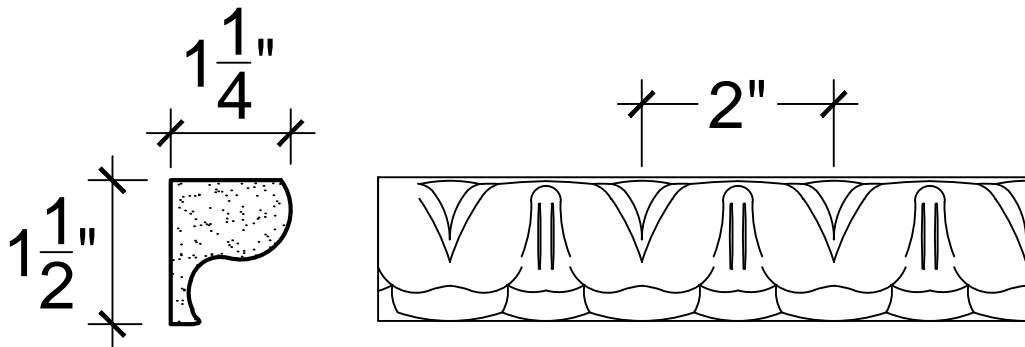

SCALE: 6" = 1'

SCALE: 6" = 1'

SCALE: 6" = 1'

67 Steuben Street
 Brooklyn, NY 11205
 P 718.534.7000
 F 718.534.7040
 www.decocraftusa.com

Design Copyright © Deco Craft USA Inc.2010.All rights reserved

NAME:	LAMB TONGUE	HEIGHT:	1. 1/2"
ITEM#	DC807-01A	PROJECTION:	1. 1/4"
MATERIAL:	PLASTER	FACE:	N/A
		REPEAT:	2"
		LENGTH:	12"