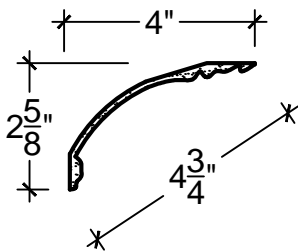

SCALE: 3" - 1"

SCALE: 3" - 1"

SCALE: 3" - 1"

67 Steuben Street
 Brooklyn, NY 11205
 P 718.534.7000
 F 718.534.7040
 www.decocraftusa.com

Design Copyright © Deco Craft USA Inc.2010.All rights reserved

NAME:

SWAG

ITEM#

DC806-06A

MATERIAL:

PLASTER

HEIGHT:

2. 5/8"

PROJECTION:

4"

FACE:

4. 3/4"

REPEAT:

9. 1/2"

LENGTH:

9. 1/2"