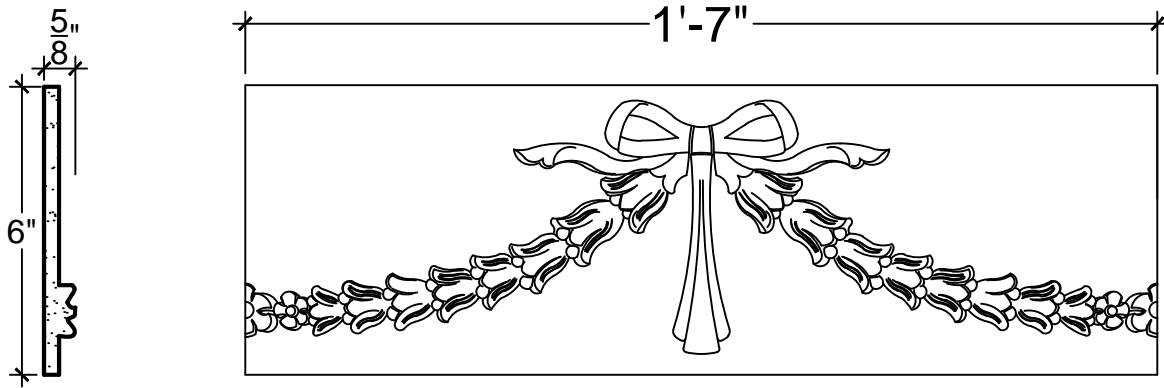

SCALE: 3" - 1"

SCALE: 3" - 1"

SCALE: 3" - 1"

67 Steuben Street  
 Brooklyn, NY 11205  
 P 718.534.7000  
 F 718.534.7040  
 www.decocraftusa.com

Design Copyright © Deco Craft USA Inc.2010.All rights reserved

NAME:

**SWAG**

ITEM#

**DC806-02A**

MATERIAL:

**PLASTER**

HEIGHT:

**6"**

PROJECTION:

**5/8"**

FACE:

**N/A**

REPEAT:

**19"**

LENGTH:

**19"**