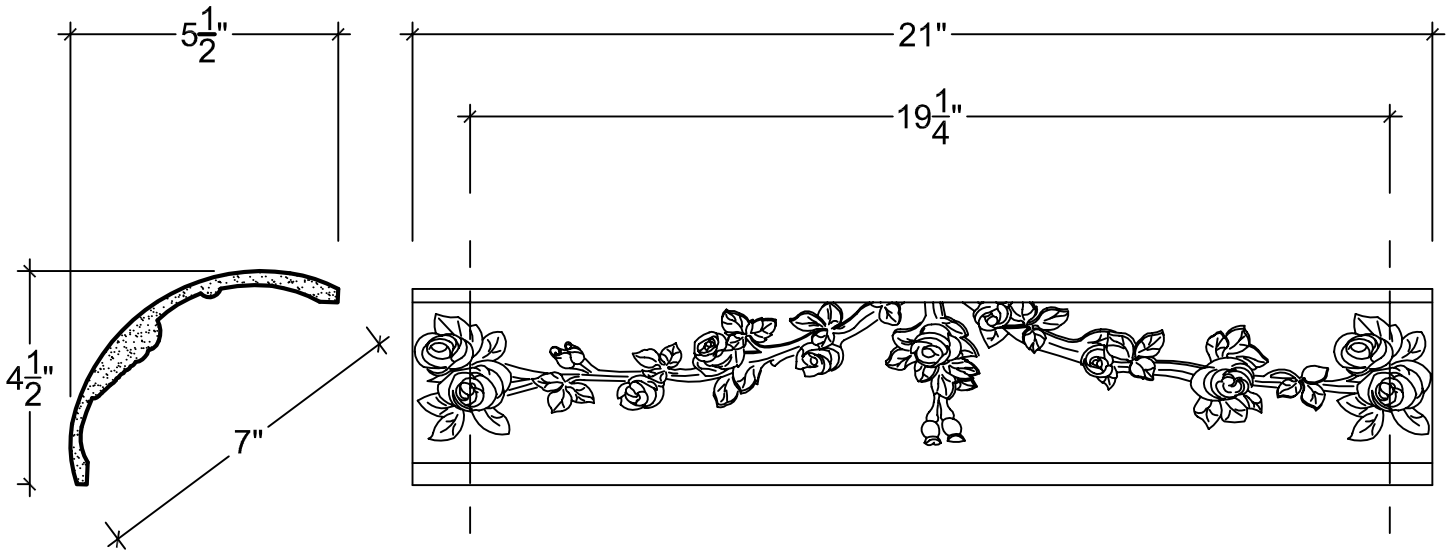

SCALE: 3" = 1'

SCALE: 3" = 1'

SCALE: 3" = 1'

67 Steuben Street  
 Brooklyn, NY 11205  
 P 718.534.7000  
 F 718.534.7040  
 www.decocraftusa.com

Design Copyright © Deco Craft USA Inc. 2010. All rights reserved

NAME:

**SWAG 01A**

ITEM#

**DC806-01A**

MATERIAL:

**PLASTER**

HEIGHT:

4-1/2"

PROJECTION:

5-1/2"

FACE:

7"

REPEAT:

19-1/4"

LENGTH:

21"