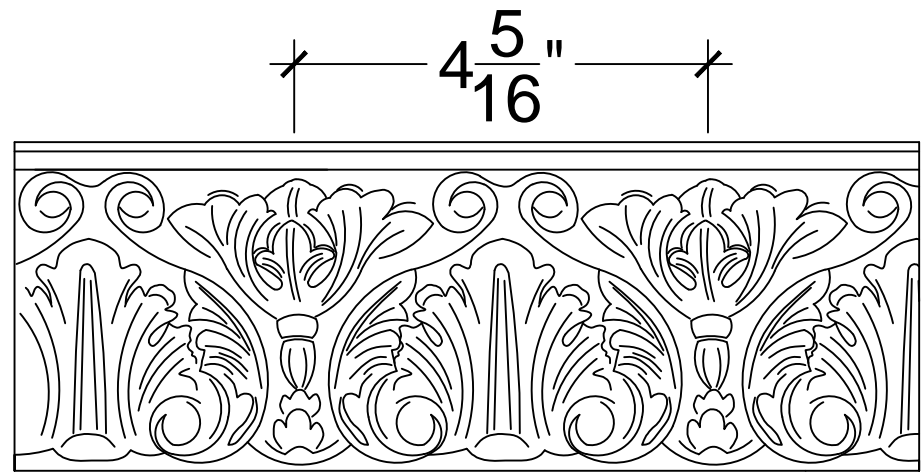

SCALE: 6" = 1'

SCALE: 6" = 1'

SCALE: 6" = 1'

67 Steuben Street
 Brooklyn, NY 11205
 P 718.534.7000
 F 718.534.7040
 www.decocraftusa.com

Design Copyright © Deco Craft USA Inc.2010.All rights reserved

NAME:	LEAF	HEIGHT:	3. 7/16"
ITEM#	DC805-53A	PROJECTION:	1"
MATERIAL:	PLASTER	FACE:	N/A
		REPEAT:	4. 5/16"
		LENGTH:	28"