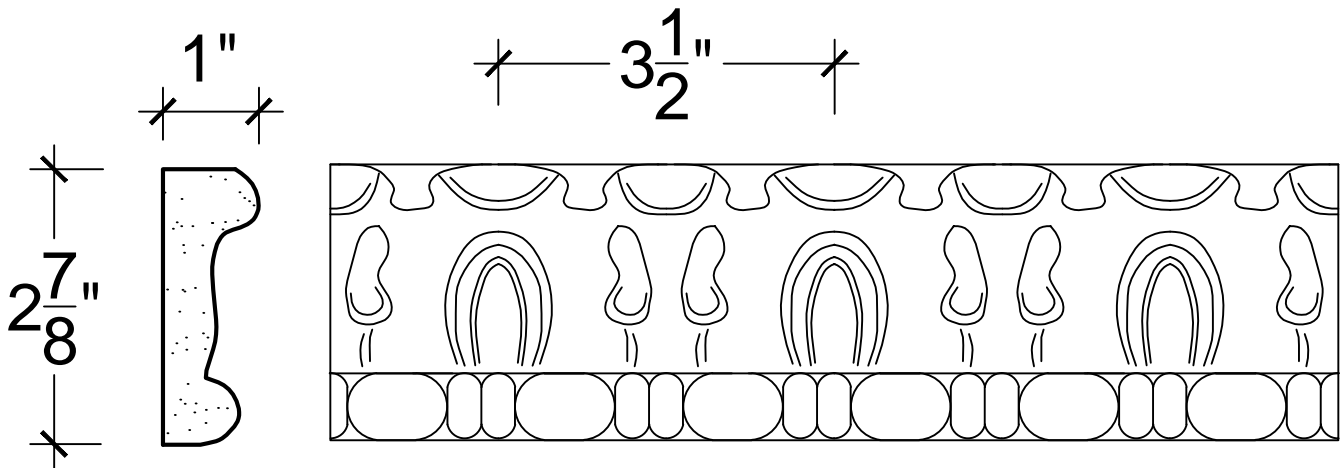

SCALE: 6" = 1'

SCALE: 6" = 1'

SCALE: 6" = 1'

67 Steuben Street
 Brooklyn, NY 11205
 P 718.534.7000
 F 718.534.7040
 www.decocraftusa.com

Design Copyright © Deco Craft USA Inc.2010.All rights reserved

NAME:

LEAF

ITEM#

DC805-52A

MATERIAL:

PLASTER

HEIGHT:

2. 7/8"

PROJECTION:

1"

FACE:

N/A

REPEAT:

3. 1/2"

LENGTH:

18"