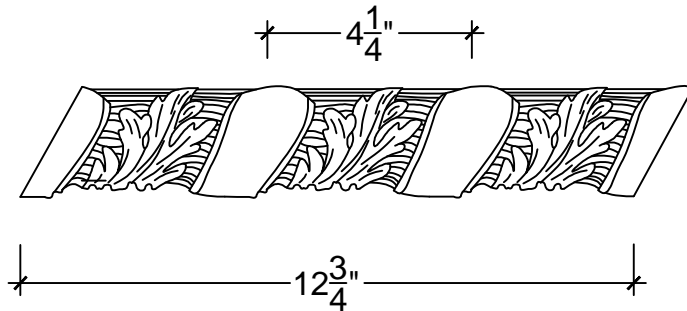

SCALE: 3" = 1'

SCALE: 3" = 1'

SCALE: 3" = 1'

67 Steuben Street
 Brooklyn, NY 11205
 P 718.534.7000
 F 718.534.7040
 www.decocraftusa.com

Design Copyright © Deco Craft USA Inc.2010.All rights reserved

NAME:

LEAF

ITEM#

DC805-50A

MATERIAL:

PLASTER

HEIGHT:

2. 3/16"

PROJECTION:

1. 5/16"

FACE:

N/A

REPEAT:

4. 3/4"

LENGTH:

12. 3/4"