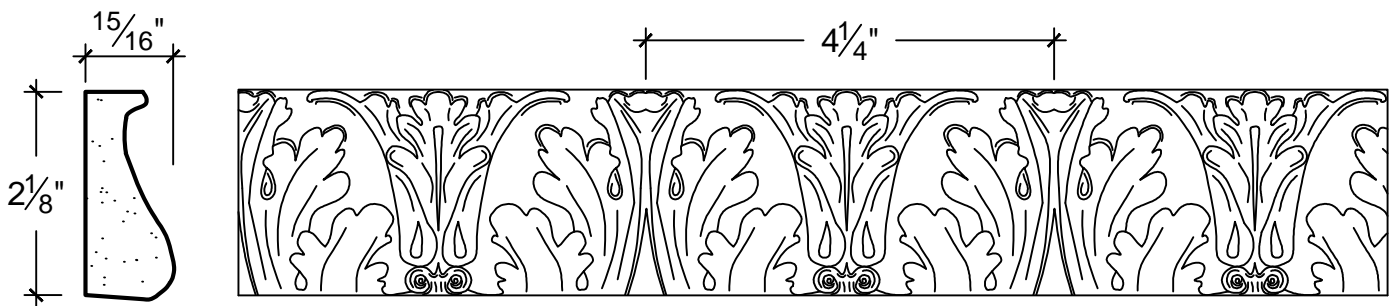

SCALE: 6" = 1'

SCALE: 6" = 1'

SCALE: 6" = 1'

67 Steuben Street
 Brooklyn, NY 11205
 P 718.534.7000
 F 718.534.7040
 www.decocraftusa.com

Design Copyright © Deco Craft USA Inc.2010.All rights reserved

NAME:	LEAF	HEIGHT:	2. 1/8"
ITEM#	DC805-48A	PROJECTION:	15/16"
MATERIAL:	PLASTER	FACE:	N/A
		REPEAT:	4. 1/4"
		LENGTH:	12. 3/4"