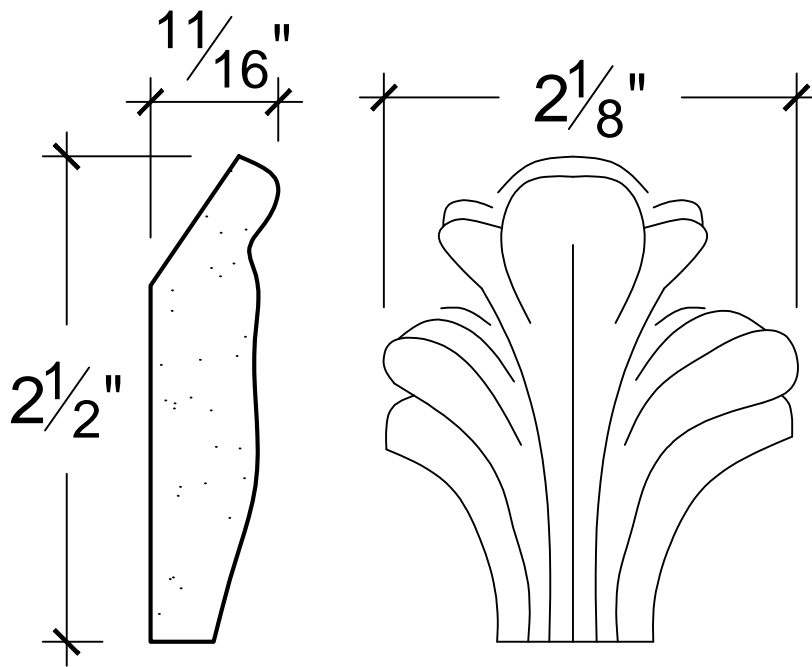

SCALE: 1:1

SCALE: 1:1

SCALE: 1:1

67 Steuben Street  
 Brooklyn, NY 11205  
 P 718.534.7000  
 F 718.534.7040  
 www.decocraftusa.com

Design Copyright © Deco Craft USA Inc.2010.All rights reserved

NAME:	LEAF	HEIGHT:	2. 1/2"
ITEM#	DC805-41A	PROJECTION:	11/16"
MATERIAL:	PLASTER	FACE:	N/A
		REPEAT:	2. 1/8"
		LENGTH:	N/A